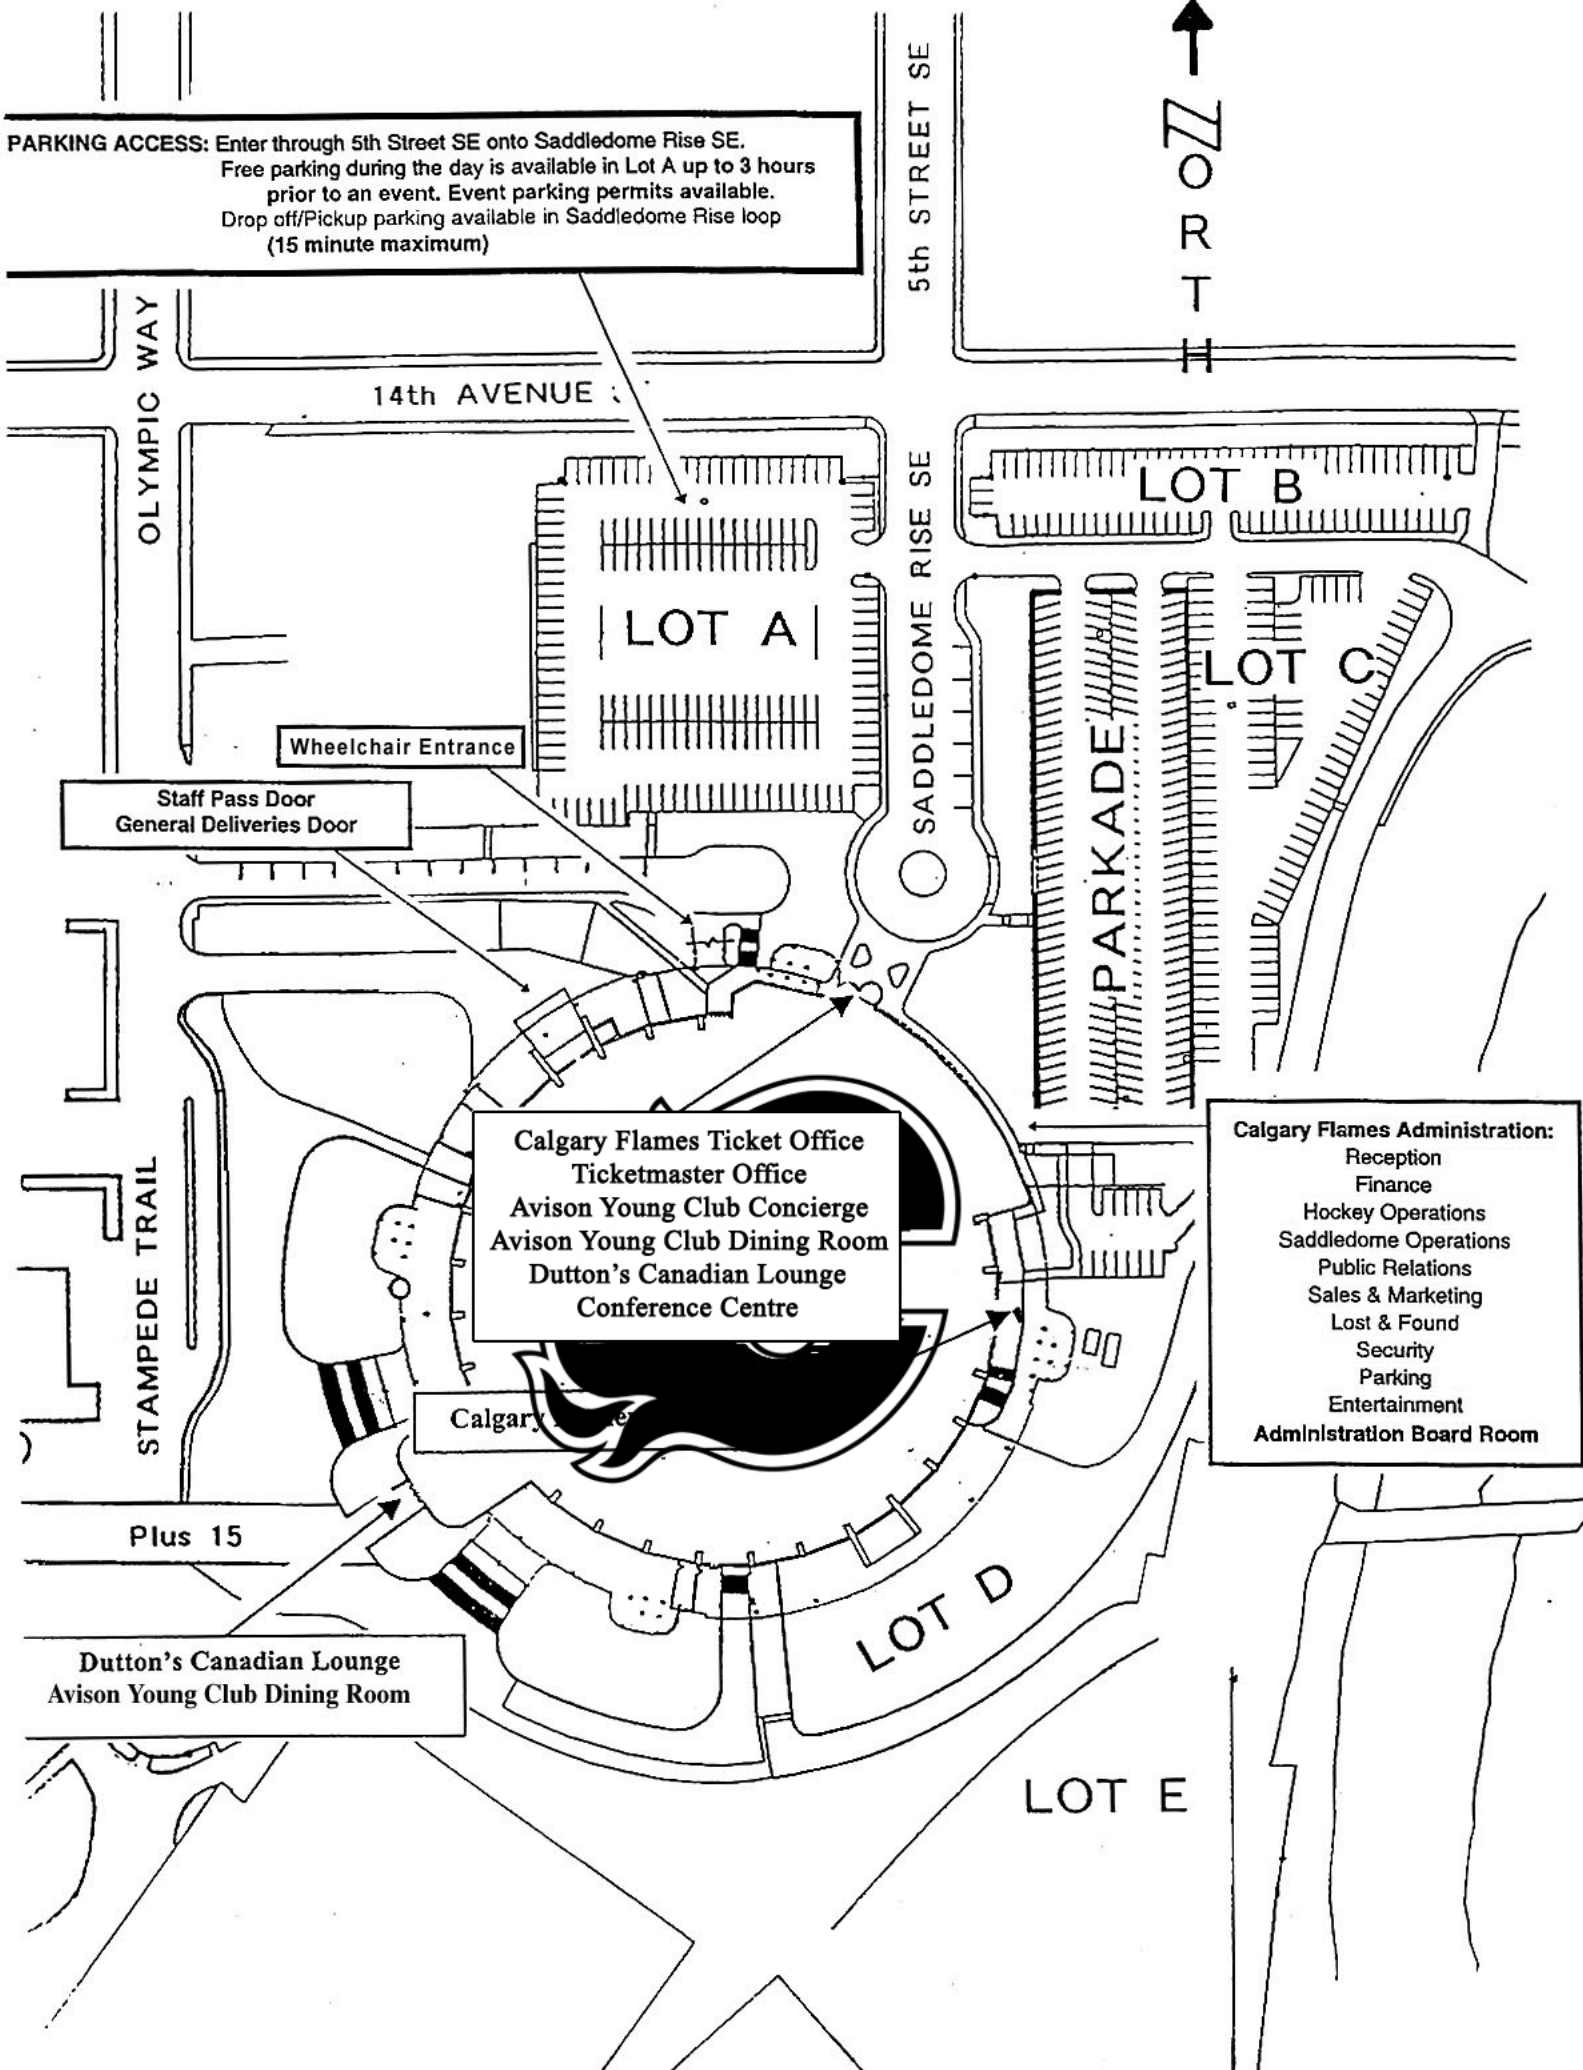

PARKING ACCESS: Enter through 5th Street SE onto Saddledome Rise SE.
 Free parking during the day is available in Lot A up to 3 hours prior to an event. Event parking permits available.
 Drop off/Pickup parking available in Saddledome Rise loop (15 minute maximum)

Dutton's Canadian Lounge
 Avison Young Club Dining Room

Plus 15

STAMPEDE TRAIL

OLYMPIC WAY

14th AVENUE

5th STREET SE

SADDLEDOME RISE SE

LOT A

LOT B

LOT C

PARKADE

LOT D

LOT E